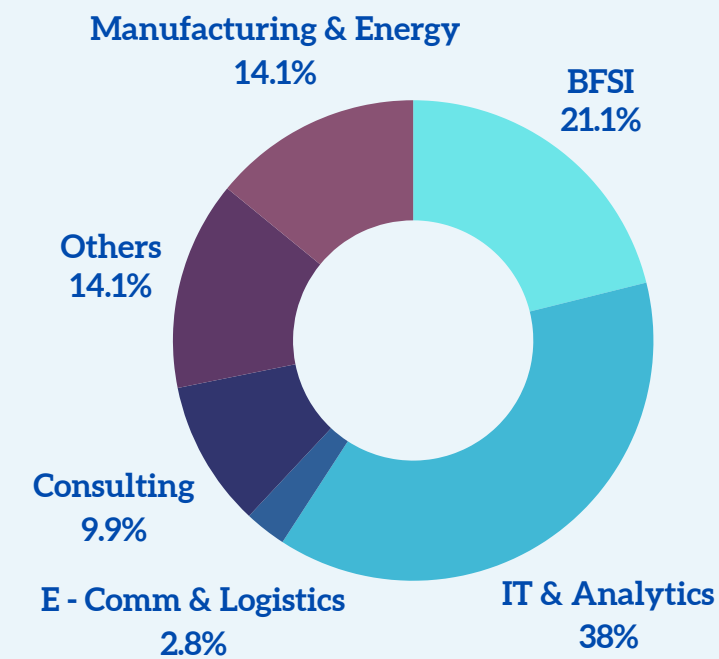

100 % SUMMER PLACEMENTS

BATCH SIZE

257 STUDENTS

46% CANDIDATES WITH WORK EXPERIENCE

29 AVERAGE WORK EXPERIENCE
MONTHS

AVERAGE STIPEND:
70,826

MEDIAN STIPEND:
54,000

HIGHEST STIPEND:
2,00,000

DOMAIN WISE PLACEMENTS

SECTOR WISE PLACEMENTS

GENDER DIVERSITY

137 MALES : 120 FEMALES

100 + COMPANIES PARTICIPATED

70+ NEW RECRUITERS

PROMINENT RECRUITERS