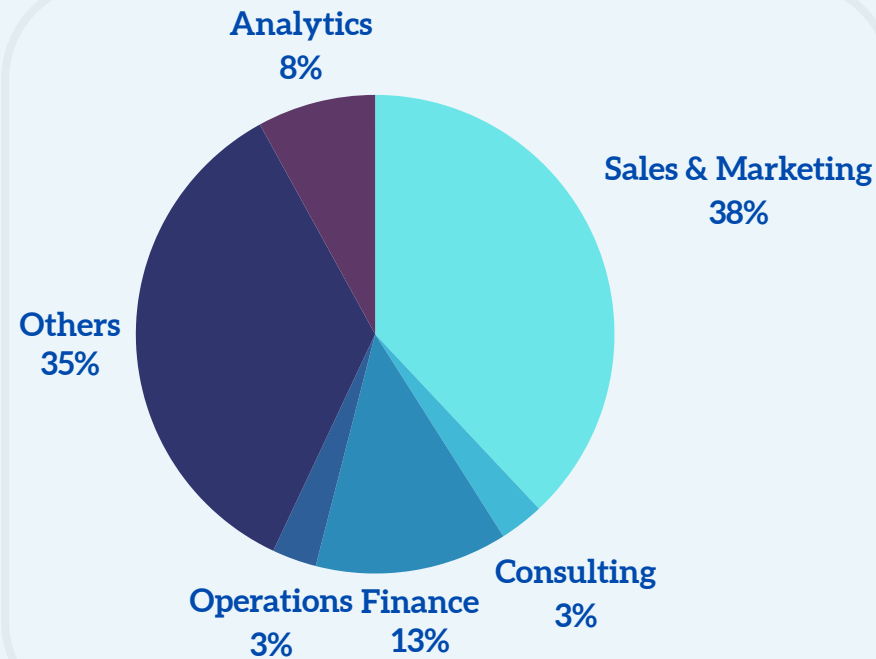

100 % SUMMER PLACEMENTS

BATCH SIZE

257 STUDENTS

46% CANDIDATES WITH WORK EXPERIENCE

29 AVERAGE WORK EXPERIENCE
MONTHS

AVERAGE STIPEND:
70,826

MEDIAN STIPEND:
54,000

HIGHEST STIPEND:
2,00,000

DOMAIN WISE PLACEMENTS

SECTOR WISE PLACEMENTS

GENDER DIVERSITY

137 MALES : 120 FEMALES

100 + COMPANIES PARTICIPATED

70+ NEW RECRUITERS

PROMINENT RECRUITERS